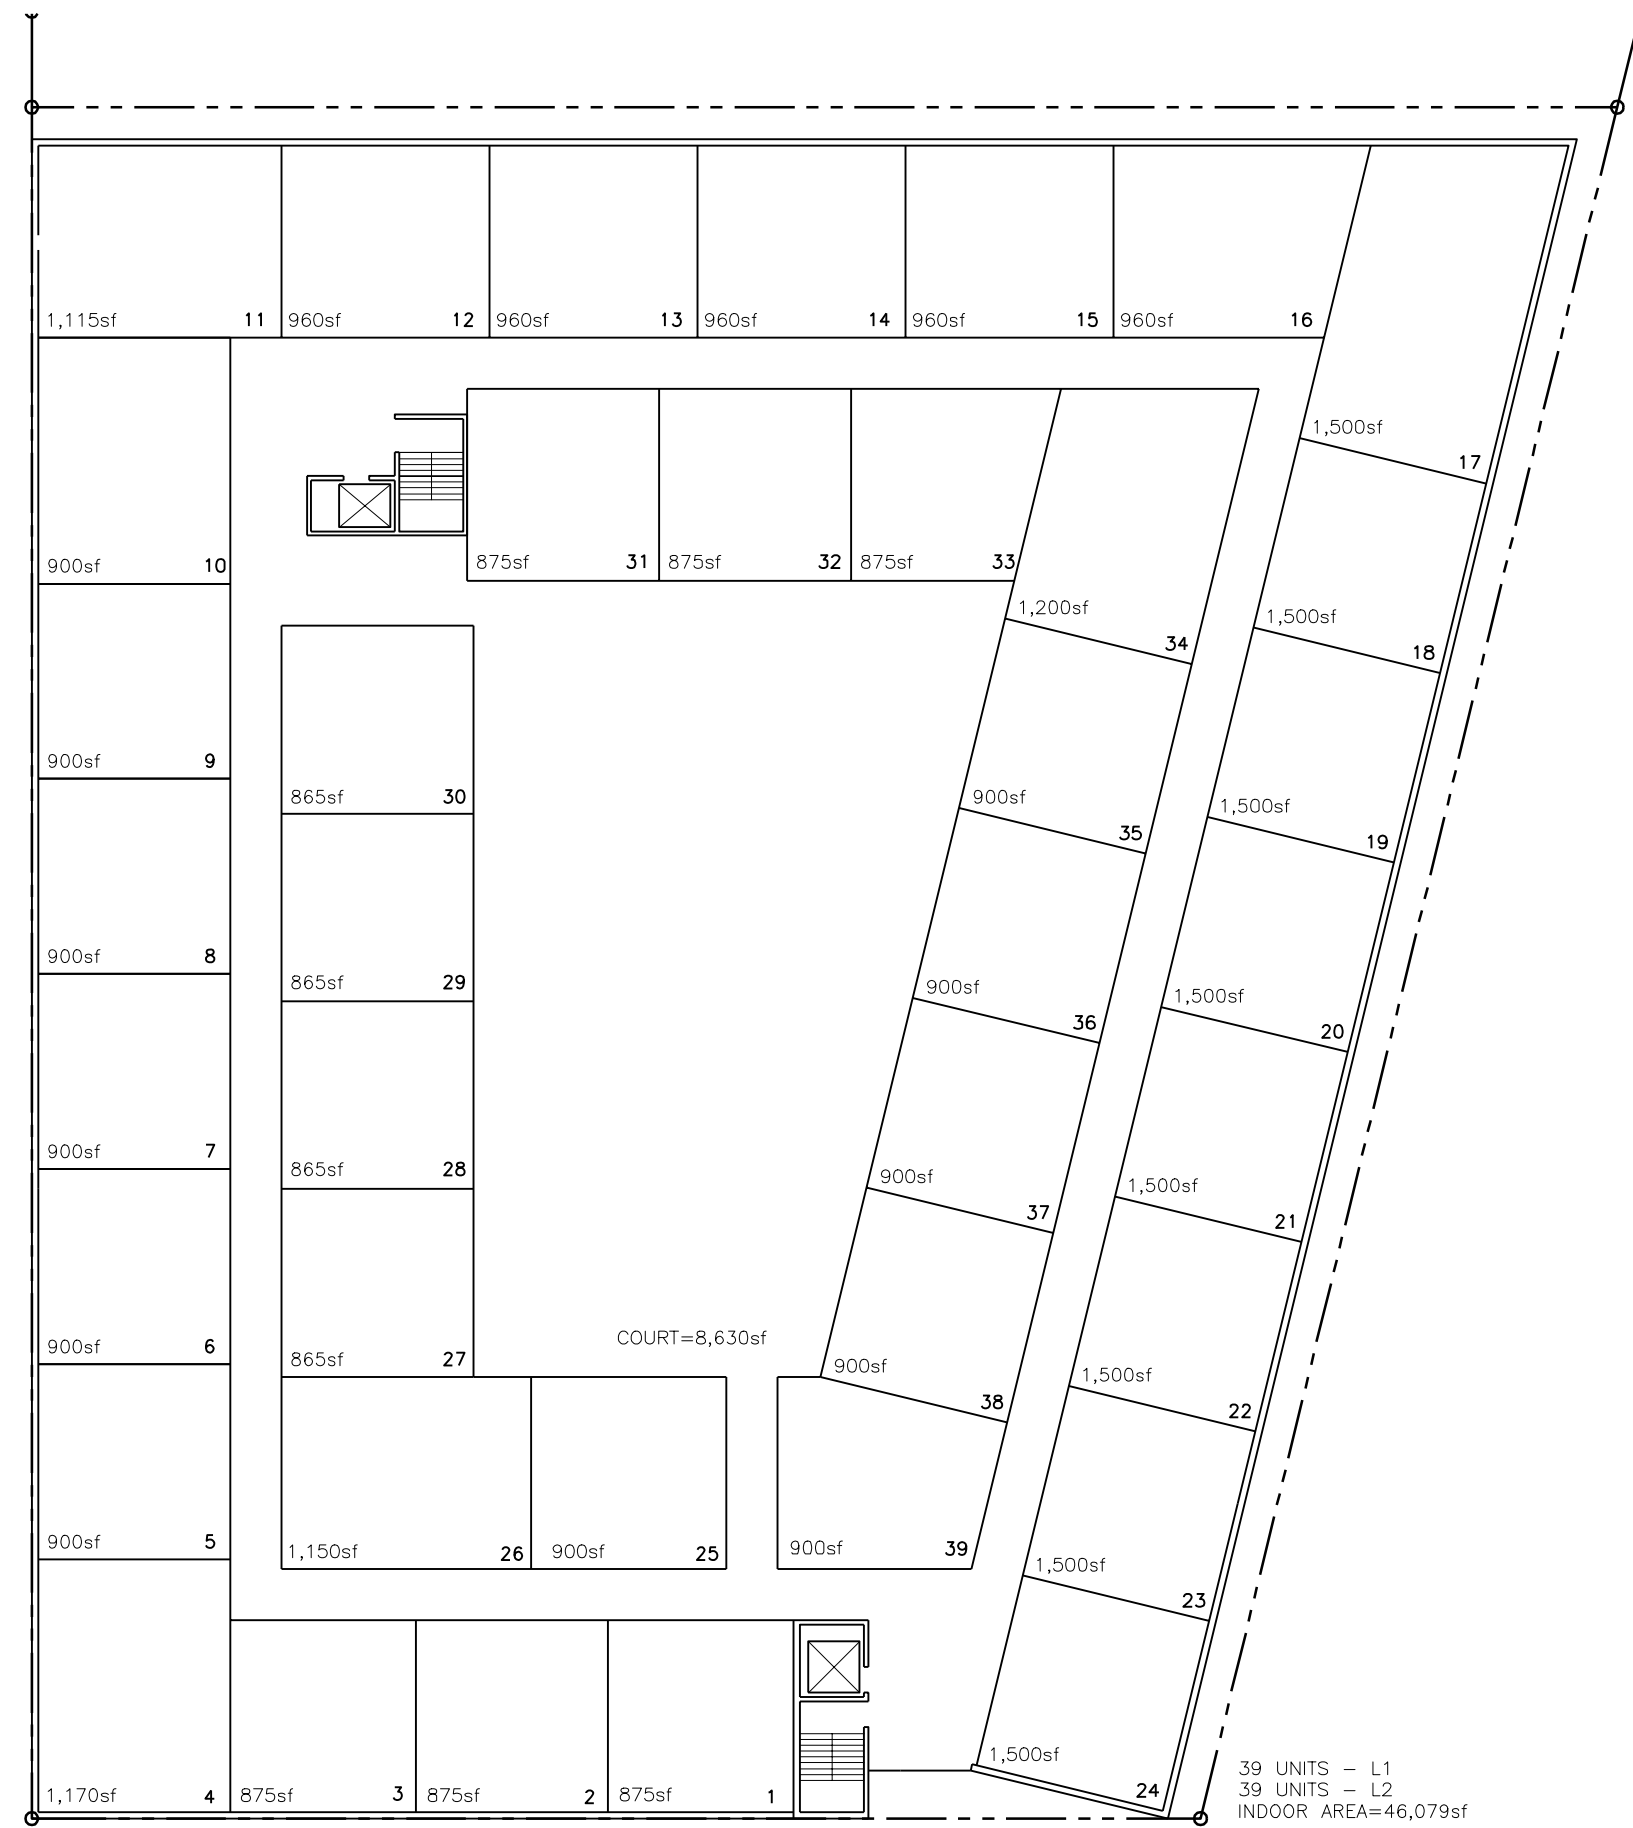

Architect
OGLESBY GREENE

1925 San Jacinto
Dallas, TX 75201
214.954.0430 T
214.720.0182 F

DATE: 11/27/2002

200206

A2

39 UNITS - L1
39 UNITS - L2
INDOOR AREA=46,079sf

1 LEVEL ONE & TWO - SCHEME 2
1"=30'-0"