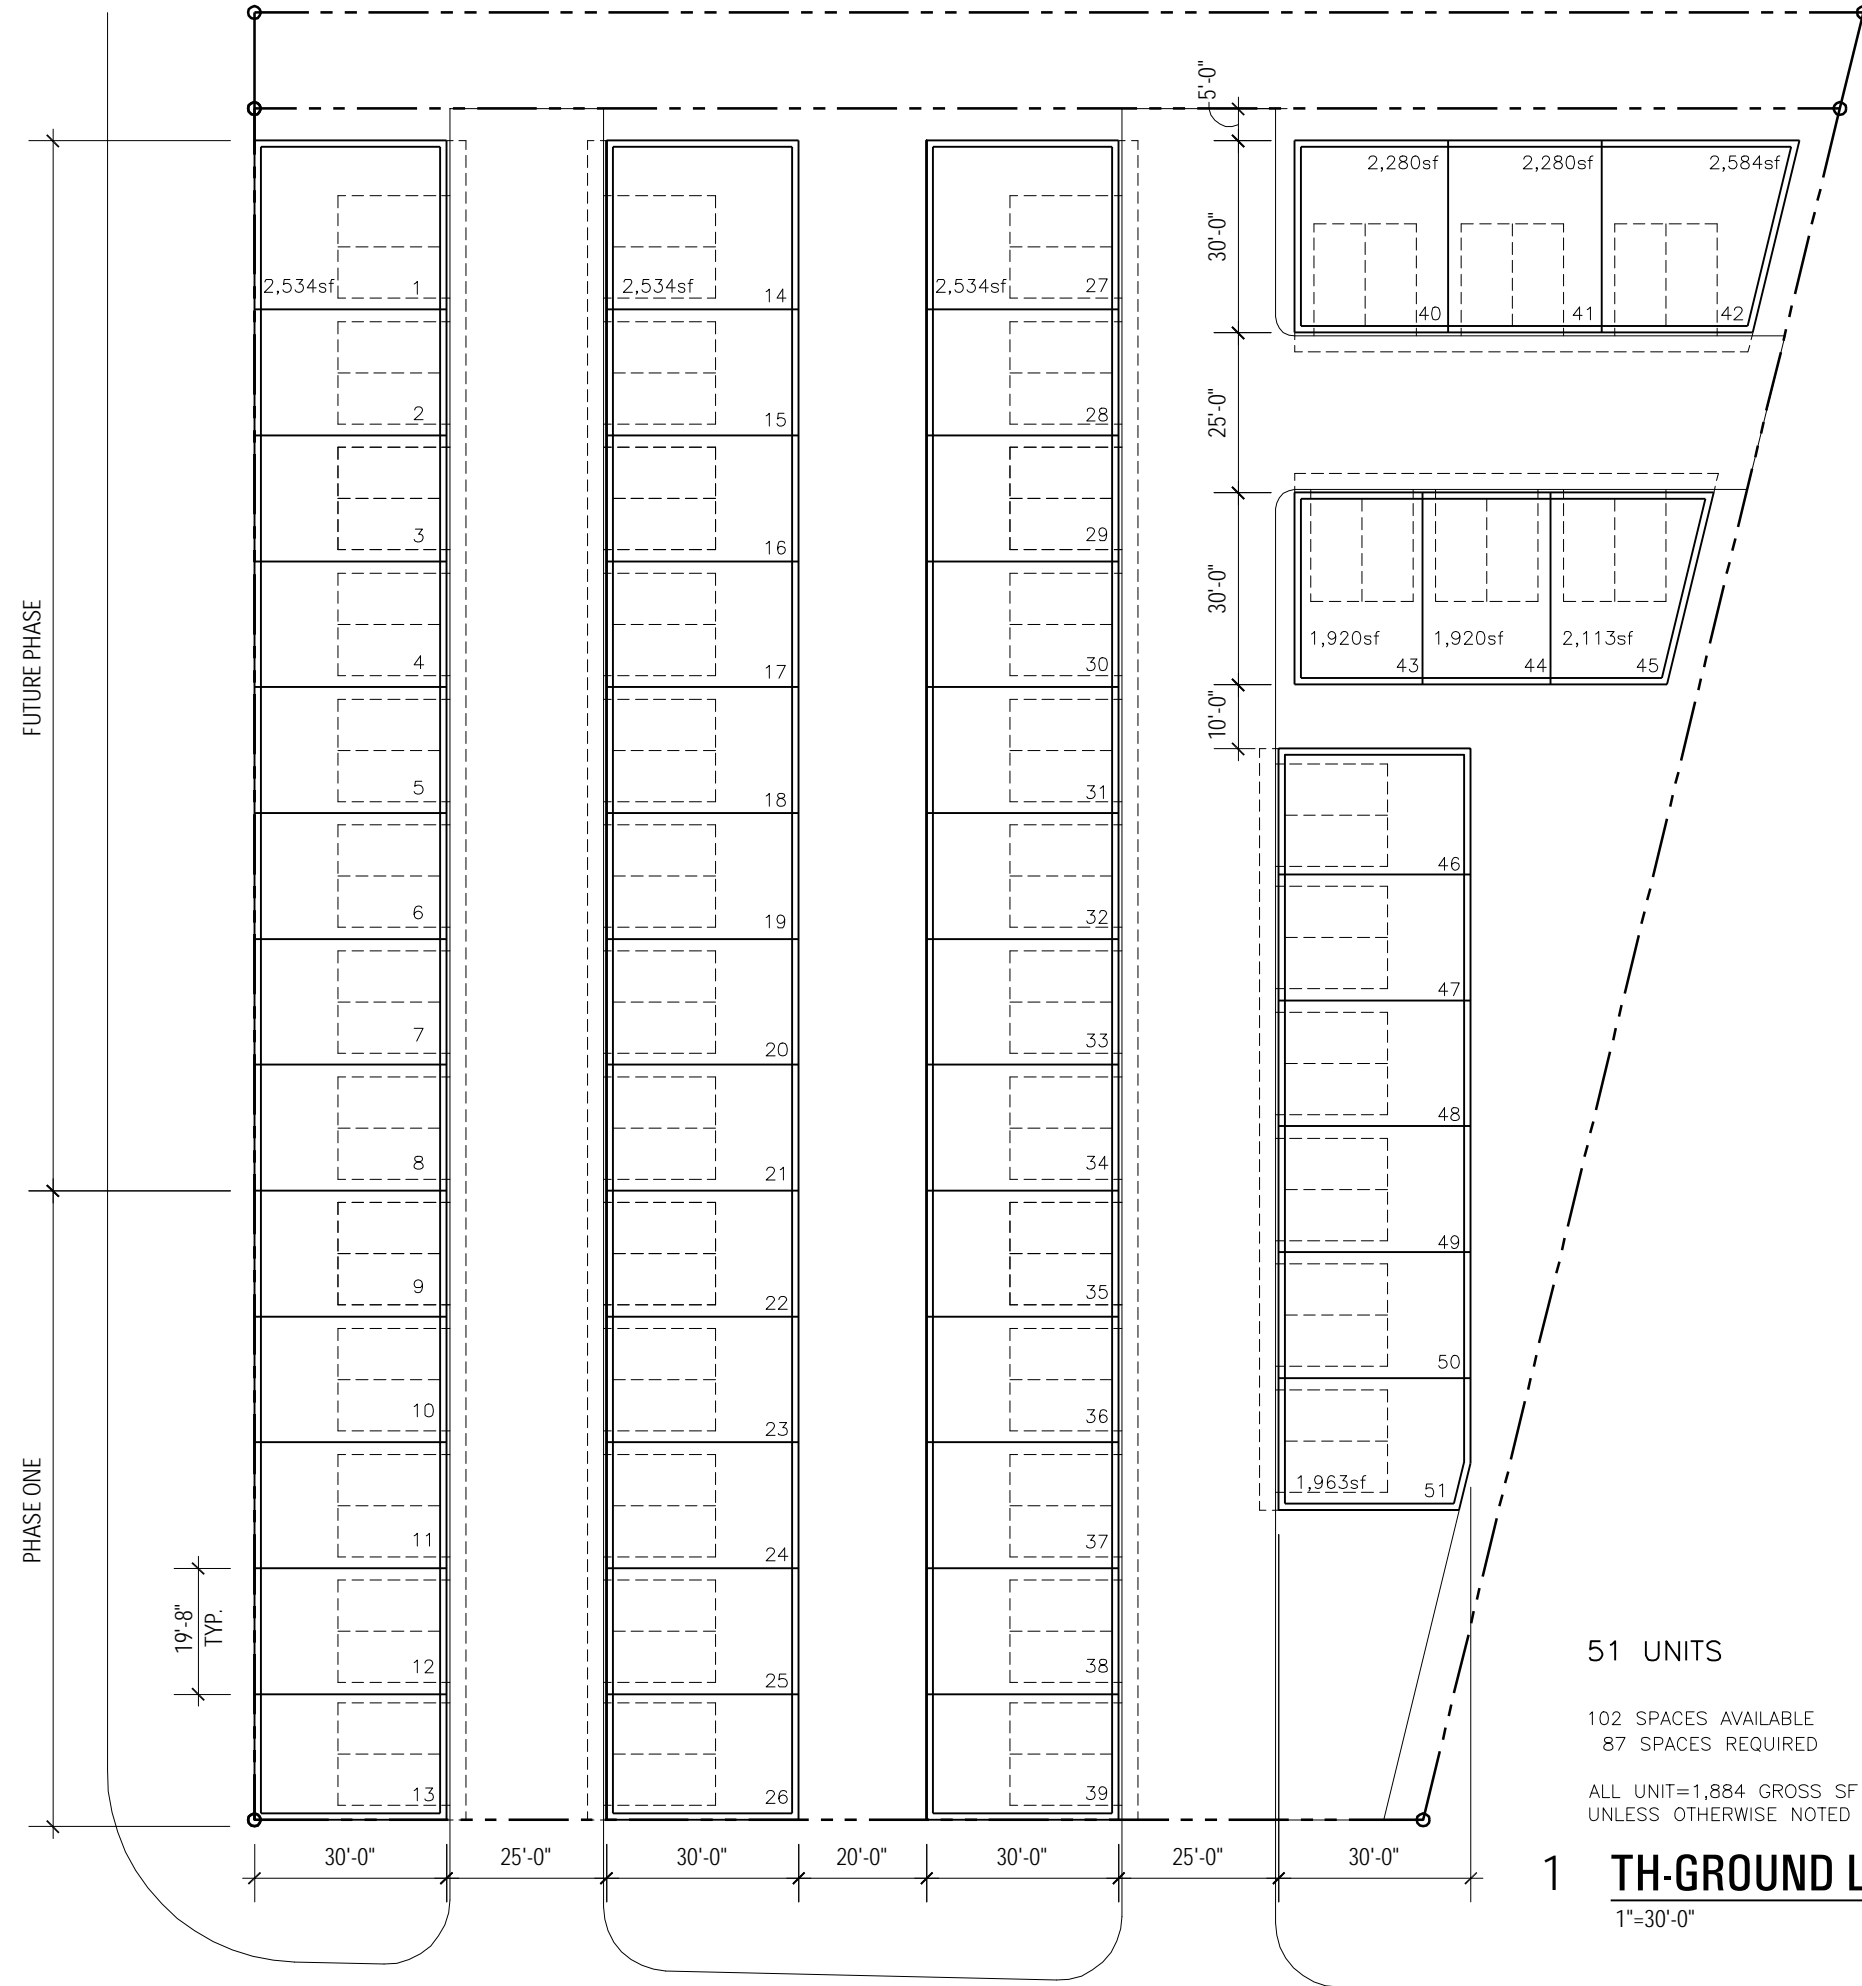

Architect  
**OGLESBY GREENE**

1925 San Jacinto  
Dallas, TX 75201  
214.954.0430 T  
214.720.0182 F

51 UNITS

102 SPACES AVAILABLE  
87 SPACES REQUIRED

ALL UNIT=1,884 GROSS SF  
UNLESS OTHERWISE NOTED

L2 GROSS= 34,417 SF  
L1 GROSS= 34,417 SF  
LL GROSS= 31,135 SF  
TOTAL GROSS= 99,969 SF

1 **TH-GROUND LEVEL - SCHEME 2**  
1"=30'-0"

DATE: 11/27/2002

# 2 0 0 2 0 6

A1